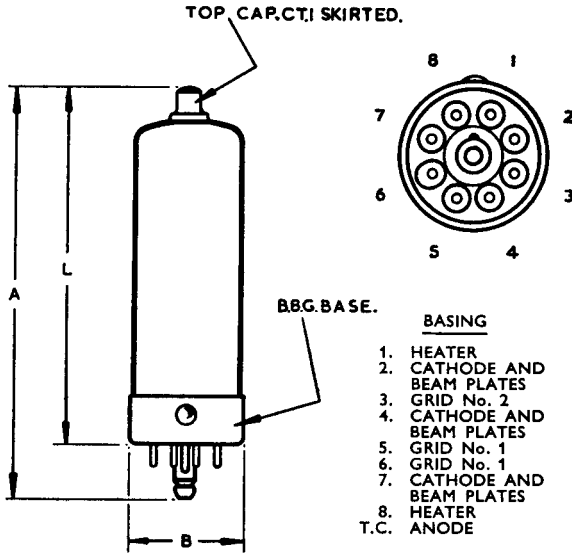

Ref.: 5B/254M  
5B/258M

## Beam-Power Amplifiers

Codes: 5B/254M (CV428)  
5B/258M (CV2347)

DIM.	MILLIMETRES	INCHES
A	105,6 MAX.	4 $\frac{1}{2}$ MAX.
B	30,15 MAX.	1 $\frac{1}{8}$ MAX.
L	92,1 MAX.	3 $\frac{1}{2}$ MAX.

NOTE.—BASIC DIMENSIONS ARE INCHES